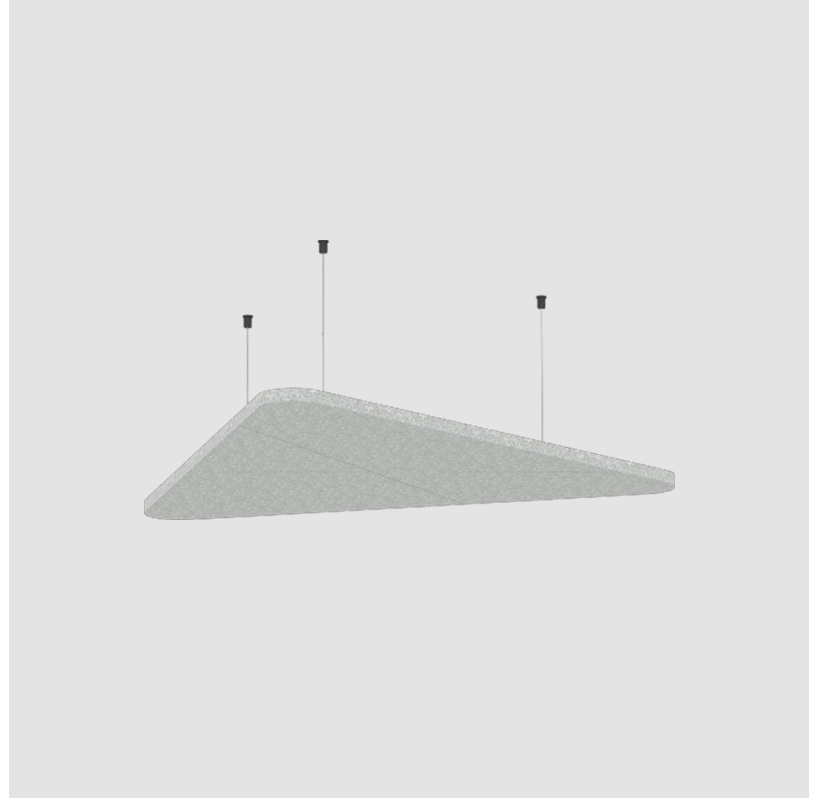

PROJECT	
TYPE	
SPECIFIER	
QUANTITY	
DATE	

VICTORY ACOUSTIC PANEL SUSPENSION

A300709-

base number	Finishes (Diamond)	Finish Options	Cable Length

1. To build a product code in our configurator select the specify button on the base model # product page
2. To build a manual product code on this datasheet choose from the options listed below in blue font and add the suffix to the base model #

GENERAL

Series: Victory Acoustic Panel
Brand: Prolicht
Division: Architectural
Mounting Type: Suspension
Mounting Location: Ceiling
Subcategory: Acoustic

PHYSICAL

Shape: Round
Length (mm): 500
Length (in): 19 ¹¹/₁₆
Width (mm): 448
Width (in): 17 ⁵/₈
Height (mm): 24
Height (in): 15/16

Fixture Finish: [ANC / ASH / BNA / BTC / BZE / CEL / EGG / EVG / FOG / FOS / FST / FUA / IRI / IRO / KHA / LIC / LIM / MER / MSN / MUS / ONX / PEA / PLU / POL / PPY / RAY / ROY / RST / STE / SWD / TAN / TAU](#)

Holder Finish: [SSR / BKV / CWI / CRY / HAB / LAG / UFT / ITA / RUA / RUR / MIC / FTG / MYG / TWT / LOD / PUS / FRO / FUP / KIA / POP / BLS / SPG / MEY / GOH / GUM / CHC / COM / ABZ / JAG](#)

Fixture Material: Aluminum
[Cable Details: 2000mm / 6000mm Transparent Cable](#)

ELECTRICAL

LED

OPTICAL

RATINGS AND CERTIFICATIONS

Certified By: CSA Certified to UL and CSA Standards
IP rating: IP20