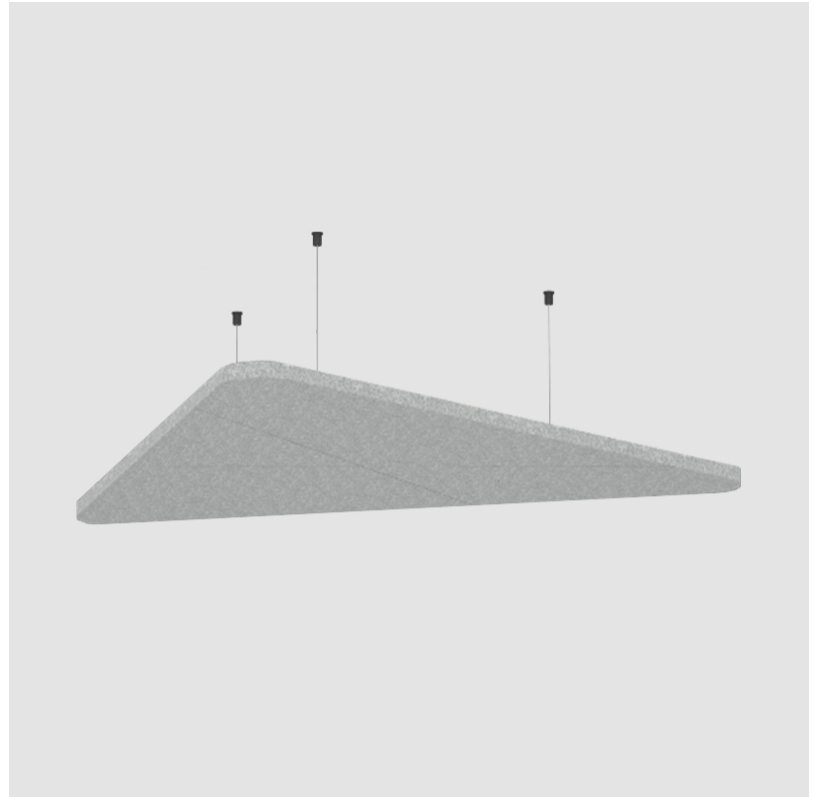

PROJECT	_____
TYPE	_____
SPECIFIER	_____
QUANTITY	_____
DATE	_____

VICTORY ACOUSTIC PANEL SUSPENSION

A300711-

base number	Finishes (Diamond)	Finish Options	Cable Length

1. To build a product code in our configurator select the specify button on the base model # product page
2. To build a manual product code on this datasheet choose from the options listed below in blue font and add the suffix to the base model #

GENERAL

Series: Victory Acoustic Panel
Brand: Prolicht
Division: Architectural
Mounting Type: Suspension
Mounting Location: Ceiling
Subcategory: Acoustic

PHYSICAL

Shape: Round
Length (mm): 1100
Length (in): 43 ⁵/₁₆
Width (mm): 964
Width (in): 37 ¹⁵/₁₆
Height (mm): 24
Height (in): 15/16

Fixture Finish: [ANC / ASH / BNA / BTC / BZE / CEL / EGG / EVG / FOG / FOS / FST / FUA / IRI / IRO / KHA / LIC / LIM / MER / MSN / MUS / ONX / PEA / PLU / POL / PPY / RAY / ROY / RST / STE / SWD / TAN / TAU](#)

Holder Finish: [SSR / BKV / CWI / CRY / HAB / LAG / UFT / ITA / RUA / RUR / MIC / FTG / MYG / TWT / LOD / PUS / FRO / FUP / KIA / POP / BLS / SPG / MEY / GOH / GUM / CHC / COM / ABZ / JAG](#)

Fixture Material: Aluminum
Cable Details: [2000mm / 6000mm Transparent Cable](#)

ELECTRICAL

LED

OPTICAL

RATINGS AND CERTIFICATIONS

Certified By: CSA Certified to UL and CSA Standards
IP rating: IP20