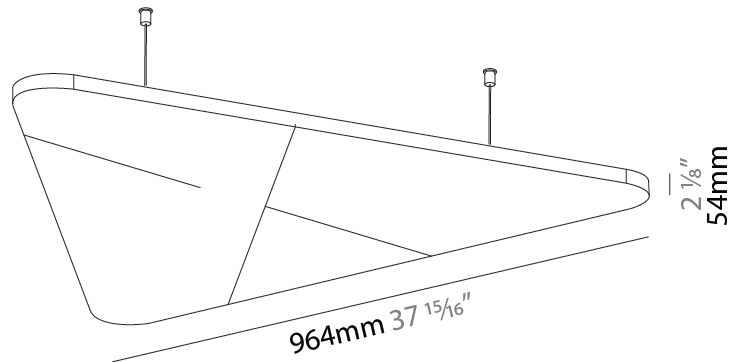

PROJECT	_____
TYPE	_____
SPECIFIER	_____
QUANTITY	_____
DATE	_____

VICTORY ACOUSTIC PANEL SUSPENSION

A300711-

base number	Finishes (Diamond)	Finish Options	Cable Length

1. To build a product code in our configurator select the specify button on the base model # product page
2. To build a manual product code on this datasheet choose from the options listed below in blue font and add the suffix to the base model #

GENERAL

Series: Victory Acoustic Panel
Brand: Prolicht
Division: Architectural
Mounting Type: Suspension
Mounting Location: Ceiling
Subcategory: Acoustic

PHYSICAL

Shape: Round
Length (mm): 1100
Length (in): 43 ⁵/₁₆
Width (mm): 964
Width (in): 37 ¹⁵/₁₆
Height (mm): 24
Height (in): 15/16

Fixture Finish: [ANC / ASH / BNA / BTC / BZE / CEL / EGG / EVG / FOG / FOS / FST / FUA / IRI / IRO / KHA / LIC / LIM / MER / MSN / MUS / ONX / PEA / PLU / POL / PPY / RAY / ROY / RST / STE / SWD / TAN / TAU](#)

Holder Finish: [SSR / BKV / CWI / CRY / HAB / LAG / UFT / ITA / RUA / RUR / MIC / FTG / MYG / TWT / LOD / PUS / FRO / FUP / KIA / POP / BLS / SPG / MEY / GOH / GUM / CHC / COM / ABZ / JAG](#)

Fixture Material: Aluminum
Cable Details: [2000mm / 6000mm Transparent Cable](#)

ELECTRICAL

LED

OPTICAL

RATINGS AND CERTIFICATIONS

Certified By: CSA Certified to UL and CSA Standards
IP rating: IP20