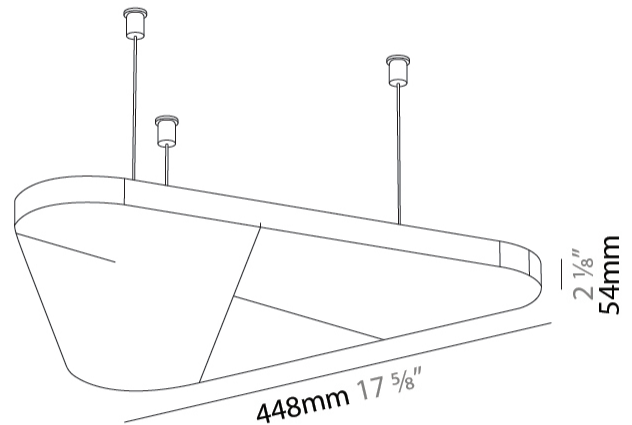

PROJECT	
TYPE	
SPECIFIER	
QUANTITY	
DATE	

VICTORY ACOUSTIC PANEL SUSPENSION

A300709-

base number	Finishes (Diamond)	Finish Options	Cable Length

1. To build a product code in our configurator select the specify button on the base model # product page
2. To build a manual product code on this datasheet choose from the options listed below in blue font and add the suffix to the base model #

GENERAL

Series: Victory Acoustic Panel
Brand: Prolicht
Division: Architectural
Mounting Type: Suspension
Mounting Location: Ceiling
Subcategory: Acoustic

PHYSICAL

Shape: Round
Length (mm): 500
Length (in): 19 ¹¹/₁₆
Width (mm): 448
Width (in): 17 ⁵/₈
Height (mm): 24
Height (in): 15/16

Fixture Finish: [ANC / ASH / BNA / BTC / BZE / CEL / EGG / EVG / FOG / FOS / FST / FUA / IRI / IRO / KHA / LIC / LIM / MER / MSN / MUS / ONX / PEA / PLU / POL / PPY / RAY / ROY / RST / STE / SWD / TAN / TAU](#)

Holder Finish: [SSR / BKV / CWI / CRY / HAB / LAG / UFT / ITA / RUA / RUR / MIC / FTG / MYG / TWT / LOD / PUS / FRO / FUP / KIA / POP / BLS / SPG / MEY / GOH / GUM / CHC / COM / ABZ / JAG](#)

Fixture Material: Aluminum
[Cable Details: 2000mm / 6000mm Transparent Cable](#)

ELECTRICAL

LED

OPTICAL

RATINGS AND CERTIFICATIONS

Certified By: CSA Certified to UL and CSA Standards
IP rating: IP20